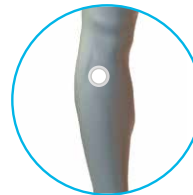

INSTRUCTIONS FOR USE

Place one set of Energy patches on the body, using one of the locations shown on page 3. Always place the WHITE patch on the RIGHT side of the body, the TAN patch on the LEFT side of the body.

Apply the patches to clean, dry skin in the morning. Patches may be worn for up to 12 hours before discarding. Keep well hydrated while using this product.

Warnings: Remove immediately if you feel discomfort or skin irritation occurs. Do not reuse patches once removed from the skin. For external use only. Do not ingest. Do not use on wounds or damaged skin. Ask a health professional before using if you have a health condition, any questions or concerns about your health. Do not use if pregnant or nursing. Not intended for use on children. Do not apply/use patches other than as directed. Product to be stored at room temperature.

INSTRUCCIONES DE USO

Coloque un juego de parches Energy en una de las partes del cuerpo que se muestran en la página 3. Coloque siempre el parche BLANCO en el lado DERECHO del cuerpo y el parche CAFE CLARO en el lado IZQUIERDO.

Coloque los parches por la mañana sobre la piel seca y limpia. Los parches pueden usarse durante un máximo de 12 horas antes de desecharlos. Debe mantenerse muy bien hidratado mientras use este producto.

Advertencias: Retire inmediatamente el parche si siente alguna molestia o irritación en la piel. No debe reutilizar los parches una vez retirados de la piel. Sólo para uso externo, no deben ingerirse. No use los parches en piel con heridas o dañada. Si sufre algún problema de salud, consulte a un profesional sanitario antes de usar los parches. No deben usarse si está embarazada o en período de lactancia. No debe utilizarse en niños. No aplicar/utilizar los parches de forma distinta a la indicada. El producto debe conservarse a temperatura ambiente.